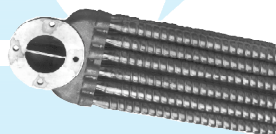

Globe Drivesaver • Clark Mounts • Vibra-Check Pads

Thermal & Specialty Coverings

Astro-foil Reflective Blankets • Somvyl Wallcovers, Hull-Liners, Headlines

Dry & Wet Silencers / Mufflers

Cowl Marine Silencers • HARCO Silencers • Marine Muffler

Engine Cooling Systems

Keel Coolers

Walter

Impellers

Barco

Engine Gauge & Monitor Systems

Safety Switches

Murphy Switch Gage

Marine Instruments

VDO

Corrosion Control Systems

Electro-Guard • Sea Guard

Marine Transmissions

Newage Marine Gears

To 620 hp

Walter "V" Drives